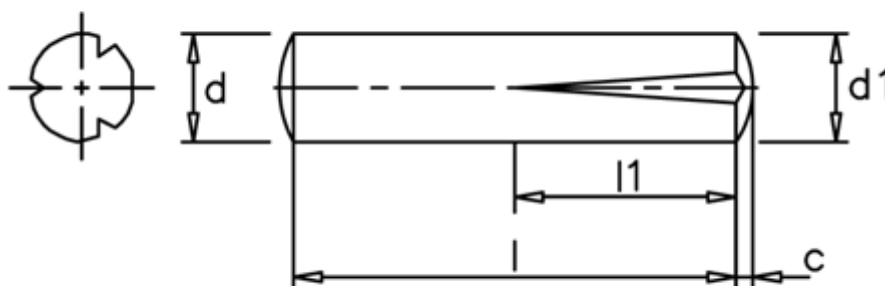

Article number: 08022217

Description: KLEE Slotted pin S2 2x14
Steel

Measures

c	= 0,3
d	= 2.0
d1	= 2.15
l1	= 1/2 l
Length	= 14